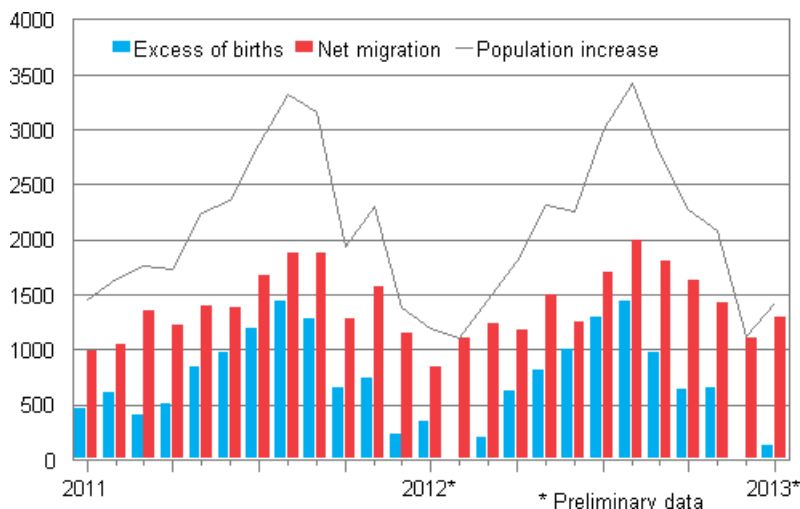

Preliminary population statistics

2013, January

Finland's preliminary population figure 5,428,570 at the end of January

According to Statistics Finland's preliminary data, Finland's population at the end of January was 5,428,570. Finland's population grew by 1,450 persons during January, which is 250 persons more than in the preliminary data for the corresponding period of the year before. The main reason for the population increase was migration gain from abroad: the number of immigrants was 1,300 higher than that of emigrants. Natural population growth, or excess of births to deaths, was 150 persons.

Population increase by month 2011–2013*

According to the preliminary statistics for January, 2,550 persons immigrated to Finland from abroad and 1,250 persons emigrated from Finland. The number of immigrants was 350 higher and the number of emigrants 100 lower than in the corresponding period of the previous year. In all, 650 of the immigrants and 950 of the emigrants were Finnish citizens.

During January 4,850 children were born, which is 150 children less than in the corresponding period of 2012. The number of deaths was 4,700, which is 50 higher than one year earlier.

According to the preliminary data, the number of inter-municipal migrations totalled 19,650 during January. Compared with the previous January, the decrease was 400 migrations according to the municipal division of 2013.