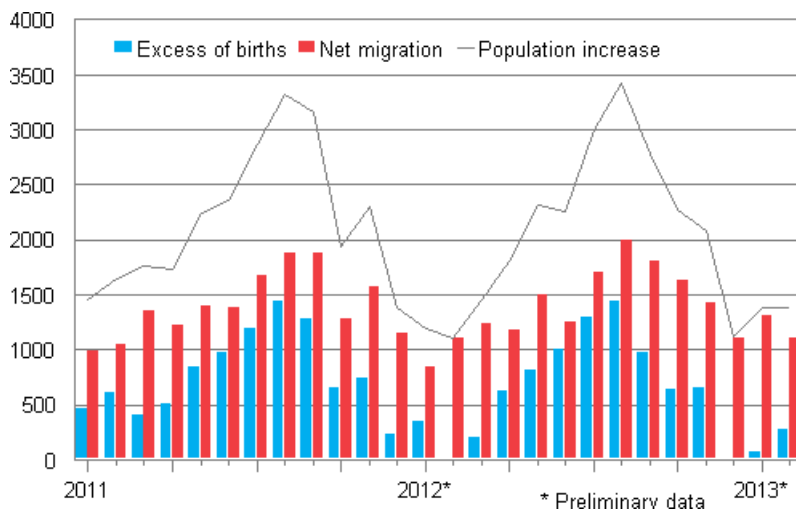

Preliminary population statistics

2013, February

Finland's preliminary population figure 5,429,894 at the end of February

According to Statistics Finland's preliminary data, Finland's population at the end of February was 5,429,894. Over the January to February period, Finland's population increased by 2,750 persons, which is 450 persons more than in the preliminary data for the corresponding period of the year before. The main reason for the population increase was migration gain from abroad: the number of immigrants was 2,400 higher than that of emigrants. Natural population growth, or excess of births to deaths, was 350 persons.

Population increase by month 2011–2013*

According to the preliminary statistics for the January to February period, 4,600 persons immigrated to Finland from abroad and 2,200 persons emigrated from Finland. The number of immigrants was 400 higher and the number of emigrants 50 lower than in the corresponding period of the previous year. In all, 1,050 of the immigrants and 1,600 of the emigrants were Finnish citizens.

During the January to February period 9,300 children were born, which is 450 children less than in the corresponding period of 2012. The number of deaths was 8,950, which is 400 lower than one year earlier.

According to the preliminary data, the number of inter-municipal migrations totalled 35,750 over the January to February period. Compared with the previous January to February period, the decrease was 650 migrations according to the municipal division of 2013.