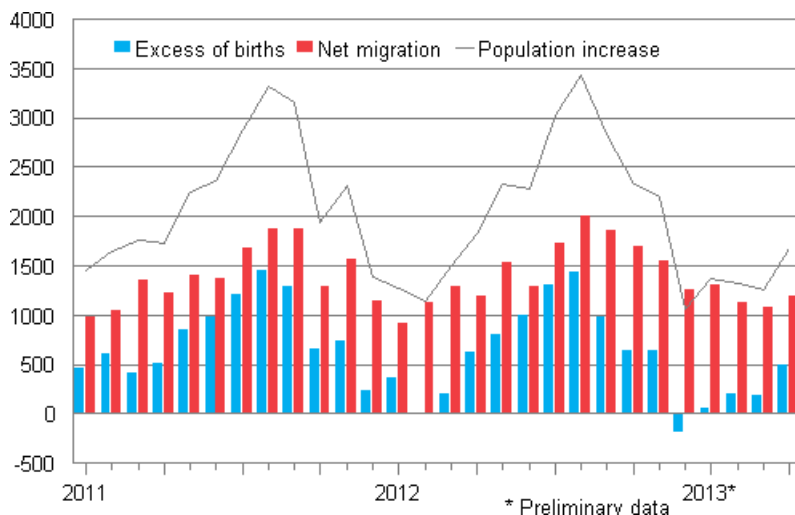

Preliminary population statistics

2013, April

Finland's preliminary population figure 5,432,305 at the end of April

According to Statistics Finland's preliminary data, Finland's population at the end of April was 5,432,305. Over the January to April period, Finland's population increased by 5,650 persons, which is 100 persons less than for the corresponding period of the year before. The main reason for the population increase was migration gain from abroad: the number of immigrants was 4,700 higher than that of emigrants. Natural population growth, or excess of births to deaths, was 950 persons.

Population increase by month 2011–2013*

According to the preliminary statistics for the January to April period, 8,600 persons immigrated to Finland from abroad and 3,900 persons emigrated from Finland. The number of immigrants was 250 higher and the number of emigrants 100 higher than in the corresponding period of the previous year. In all, 2,100 of the immigrants and 2,750 of the emigrants were Finnish citizens.

During the January to April period 19,150 children were born, which is 450 children less than in the corresponding period of 2012. The number of deaths was 18,200, which is 200 lower than one year earlier.

According to the preliminary data, the number of inter-municipal migrations totalled 70,900 over the January to April period. Compared with the previous January to April period, the decrease was 1 700 migrations according to the municipal division of 2013.