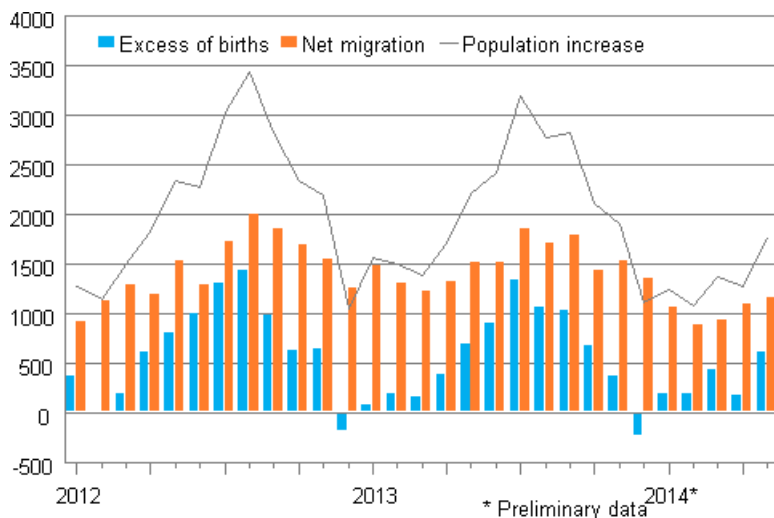

Preliminary population statistics

2014, May

Finland's preliminary population figure 5,458,038 at the end of May

According to Statistics Finland's preliminary data, Finland's population at the end of May was 5,458,038. Over the January to May period, Finland's population increased by 6,750 persons, which is 1,600 persons fewer than for the corresponding period of the year before. The main reason for the population increase was migration gain from abroad: the number of immigrants was 5,150 higher than that of emigrants. Natural population growth, or excess of births to deaths, was 1,600 persons.

Population increase by month 2012–2014*

According to the preliminary statistics for the January to May period, 10,400 persons immigrated to Finland from abroad and 5,200 persons emigrated from Finland. The number of immigrants was 1,450 lower and the number of emigrants 250 higher than in the corresponding period of the previous year. In all, 2,700 of the immigrants and 3,400 of the emigrants were Finnish citizens.

During the January to May period, 23,600 children were born, which is 500 children fewer than in the corresponding period of 2013. The number of deaths was 22,000, which is 600 lower than one year earlier.

According to the preliminary data, the number of inter-municipal migrations totalled 91,850 over the January to May period. Compared with the previous January to May period, the decrease was 1,950 migrations according to the municipal division of 2014.