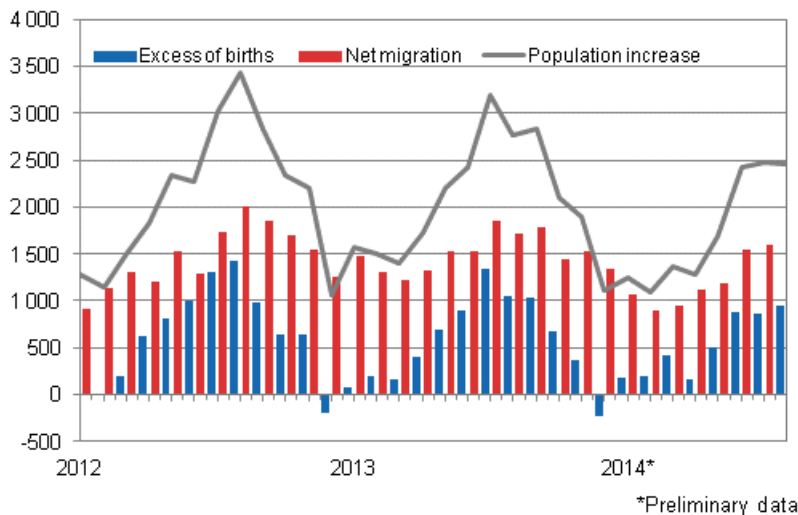

# Preliminary population statistics

2014, August

## Finland's preliminary population figure 5,465,290 at the end of August

According to Statistics Finland's preliminary data, Finland's population at the end of August was 5,465,290. Over the January to August period, Finland's population increased by 14,020 persons, which is 2,740 persons fewer than for the corresponding period of the year before. The main reason for the population increase was migration gain from abroad: the number of immigrants was 9,860 higher than that of emigrants. Natural population growth, or excess of births to deaths, was 4,160 persons.

Population increase by month 2012–2014\*

According to the preliminary statistics for the January to August period, 19,230 persons immigrated to Finland from abroad and 9,370 persons emigrated from Finland. The number of immigrants was 1,950 lower and the number of emigrants 140 higher than in the corresponding period of the previous year. In all, 5,700 of the immigrants and 6,280 of the emigrants were Finnish citizens.

During the January to August period, 38,770 children were born, which is 610 children fewer than in the corresponding period of 2013. The number of deaths was 34,610, which is 50 higher than one year earlier.