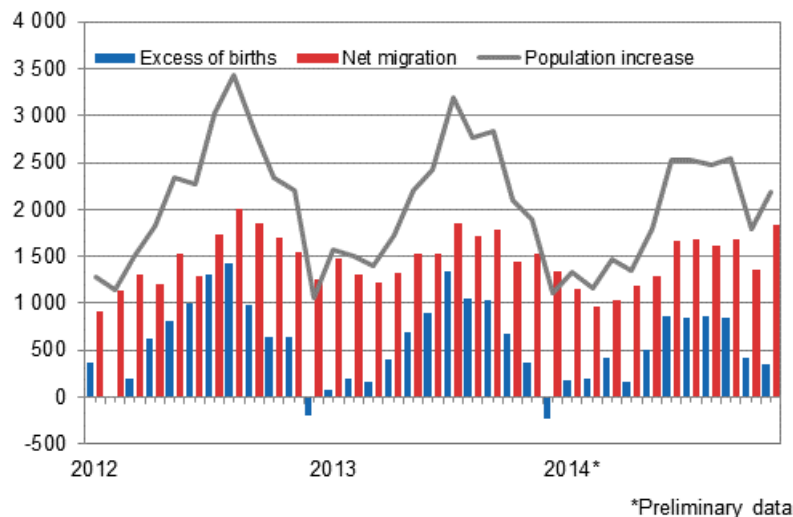

# Preliminary population statistics

2014, November

## Finland's preliminary population figure 5,472,421 at the end of November

According to Statistics Finland's preliminary data, Finland's population at the end of November was 5,472,421. Over the January to November period, Finland's population increased by 21,150 persons, which is 2,440 persons fewer than for the corresponding period of the year before. The main reason for the population increase was migration gain from abroad: the number of immigrants was 15,470 higher than that of emigrants. Natural population growth, or excess of births to deaths, was 5,680 persons.

Population increase by month 2012–2014\*

According to the preliminary statistics for the January to November period, 28,800 persons immigrated to Finland from abroad and 13,330 persons emigrated from Finland. The number of immigrants was 980 lower and the number of emigrants 250 higher than in the corresponding period of the previous year. In all, 7,580 of the immigrants and 9,160 of the emigrants were Finnish citizens.

During the January to November period, 52,830 children were born, which is 950 children fewer than in the corresponding period of 2013. The number of deaths was 47,160, which is 270 higher than one year earlier.