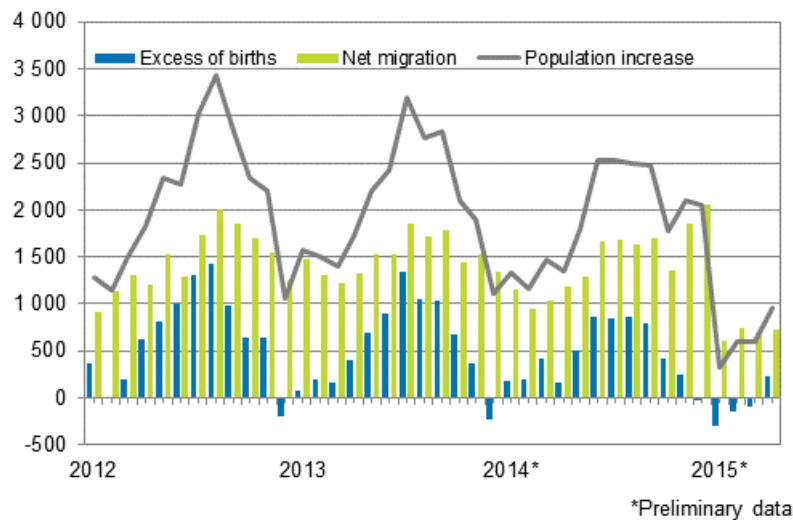

Preliminary population statistics

2015, April

Finland's preliminary population figure 5 474 210 at the end of April

According to Statistics Finland's preliminary data, Finland's population at the end of April was 5,474,210. Over the January to April period, Finland's population increased by 2,460 persons, which is 2,840 persons fewer than for the corresponding period of the year before. The reason for the population increase was migration gain from abroad: the number of immigrants was 2,760 higher than that of emigrants. There was no natural population growth, since deaths exceeded births by 300 persons.

Population increase by month 2012–2015*

According to the preliminary statistics for the January to April period, 7,010 persons immigrated to Finland from abroad and 4,250 persons emigrated from Finland. The number of immigrants was 1,690 lower and the number of emigrants 120 lower than in the corresponding period of the previous year. In all, 1,790 of the immigrants and 2,970 of the emigrants were Finnish citizens.

During the January to April period, 18,000 children were born, which is 630 children fewer than in the corresponding period of 2014. The number of deaths was 18,300, which is 640 higher than one year earlier.

According to the preliminary data, the number of inter-municipal migrations totalled 71,390 over the January to April period. Compared with the previous January to April period, the increase was 1,760 migrations according to the municipal division of 2015.