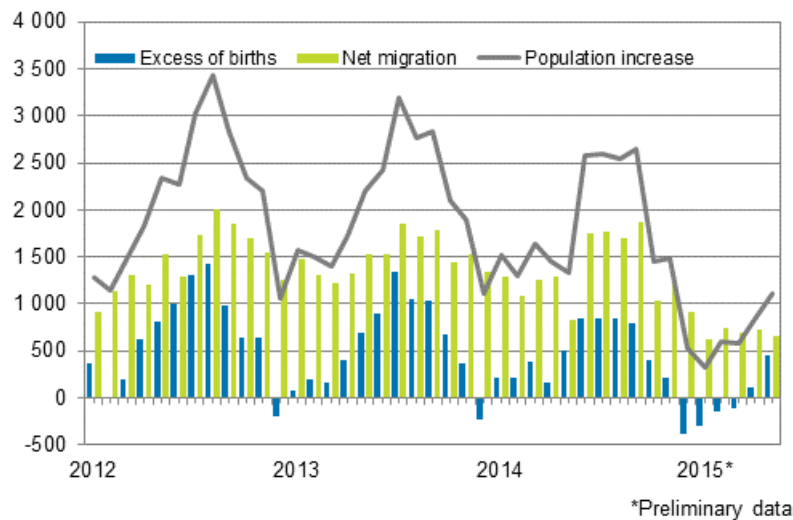

# Preliminary population statistics

2015, May

## Finland's preliminary population figure 5 475 207 at the end of May

According to Statistics Finland's preliminary data, Finland's population at the end of May was 5,475,207. Over the January to May period, Finland's population increased by 3,455 persons, which is 3,780 persons fewer than for the corresponding period of the year before. The reason for the population increase was migration gain from abroad: the number of immigrants was 3,445 higher than that of emigrants. Natural population growth, or excess of births to deaths, was only 10 persons.

### Population increase by month 2012–2015\*

According to the preliminary statistics for the January to May period, 8,760 persons immigrated to Finland from abroad and 5,320 persons emigrated from Finland. The number of immigrants was 2,610 lower and the number of emigrants 320 lower than in the corresponding period of the previous year. In all, 2,380 of the immigrants and 3,640 of the emigrants were Finnish citizens.

During the January to May period, 22,580 children were born, which is 1,040 children fewer than in the corresponding period of 2014. The number of deaths was 22,570, which is 450 higher than one year earlier.