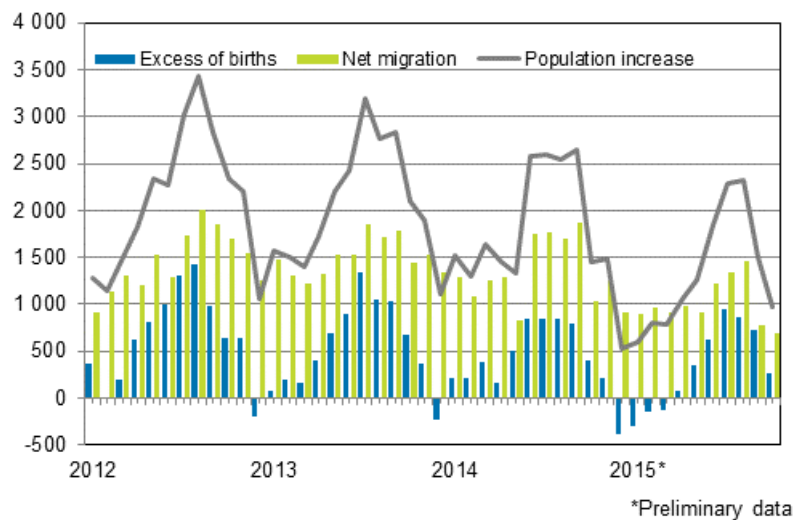

Preliminary population statistics

2015, October

Finland's preliminary population figure 5,485,210 at the end of October

According to Statistics Finland's preliminary data, Finland's population at the end of October was 5,485,210. Over the January to October period, Finland's population increased by 13,460 persons, which is 5,600 persons fewer than for the corresponding period of the year before. The main reason for the population increase was migration gain from abroad: the number of immigrants was 10,160 higher than that of emigrants. Natural population growth, or excess of births to deaths, was 3,300 persons.

Population increase by month 2012–2015*

According to the preliminary statistics for the January to October period, 22,720 persons immigrated to Finland from abroad and 12,560 persons emigrated from Finland. The number of immigrants was 4,550 lower and the number of emigrants 870 lower than in the corresponding period of the previous year. In all, 6,250 of the immigrants and 8,700 of the emigrants were Finnish citizens.

During the January to October period, 46,520 children were born, which is 2,110 children fewer than in the corresponding period of 2014. The number of deaths was 43,220, which is 190 lower than one year earlier.

According to the preliminary data, the number of inter-municipal migrations totalled 235,330 over the January to October period. Compared with the previous January to October period, the increase was 4,120 migrations according to the municipal division of 2015.