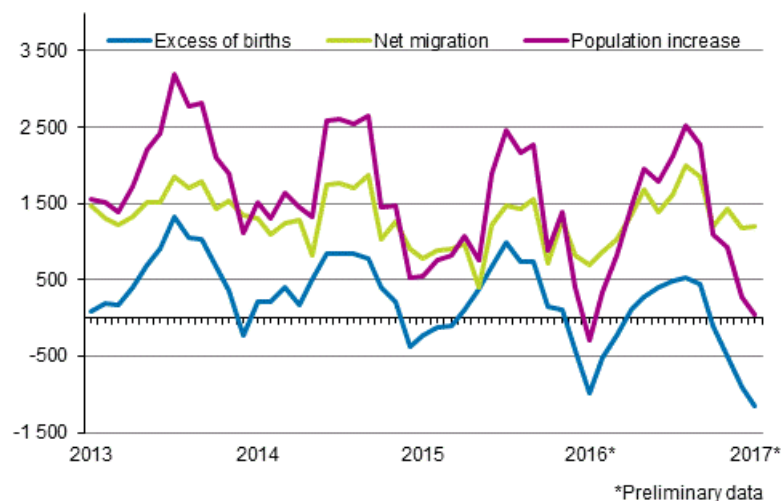

# Preliminary population statistics

2017, January

## Finland's preliminary population figure 5,502,640 at the end of January

**New releases will not be produced on preliminary population statistics any more in 2017. Revised figures concerning 2017 will be released at a later date to be announced separately.**

According to Statistics Finland's preliminary data, Finland's population was 5,502,640 at the end of January. Our country's population increased by 47 persons during January. The reason for the increase was migration gain from abroad, since immigration exceeded emigration by 1 201. The number of births was 1 154 lower than that of deaths.

### Population increase by month 2013–2017\*

During January, 4,144 children were born, which is 248 fewer than in the corresponding period in 2016. The number of deaths was 5,298, which is 71 higher than one year earlier.