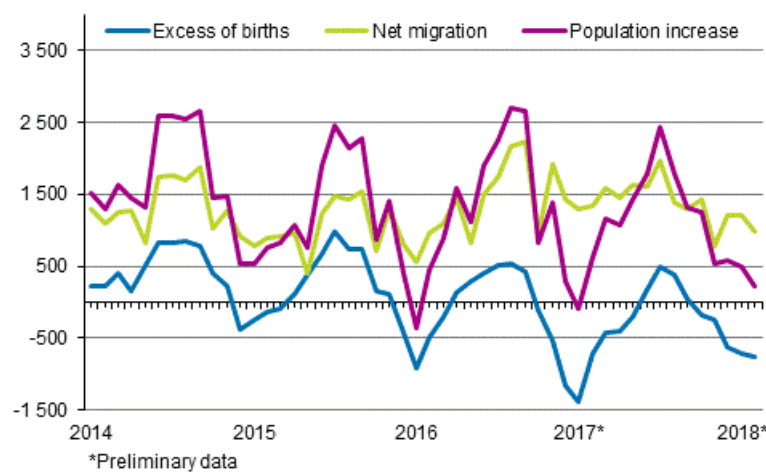

# Preliminary population statistics

2018, February

## Finland's preliminary population figure 5,513,849 at the end of February

According to Statistics Finland's preliminary data, Finland's population was 5,513,849 at the end of February. Our country's population increased by 719 persons during January-February. The reason for the increase was migration gain from abroad, since immigration exceeded emigration by 2,186. The number of births was 1,467 lower than that of deaths.

### Population increase by month 2014–2018\*

During January-February, 7,687 children were born, which is 260 fewer than in the corresponding period in 2017. The number of deaths was 9,154, which is 888 lower than one year earlier.

According to the preliminary statistics for February, 4,597 persons immigrated to Finland from abroad and 2,411 persons emigrated from Finland. The number of immigrants was 264 lower and the number of emigrants 191 higher than in the corresponding period of the previous year. In all, 1,124 of the immigrants and 1,568 of the emigrants were Finnish citizens.