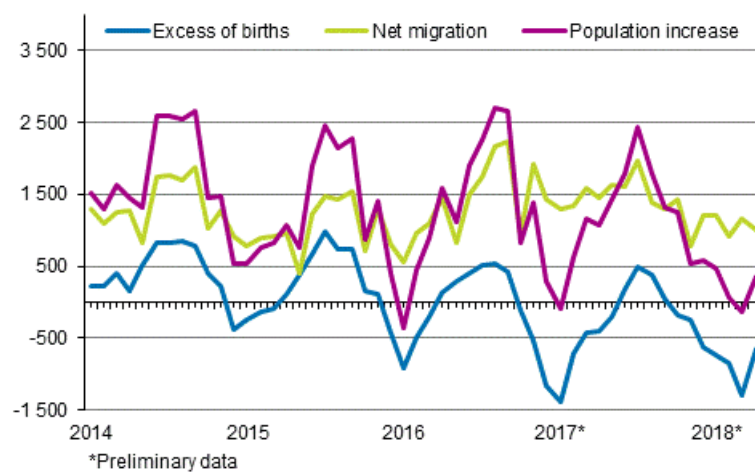

Preliminary population statistics

2018, April

Finland's preliminary population figure 5,513,902 at the end of April

According to Statistics Finland's preliminary data, Finland's population was 5,513,902 at the end of April. Our country's population increased by 772 persons during January-April. The reason for the increase was migration gain from abroad, since immigration exceeded emigration by 4,280. The number of births was 3,508 lower than that of deaths.

Population increase by month 2014–2018*

During January-April, 15,603 children were born, which is 548 fewer than in the corresponding period in 2017. The number of deaths was 19,111, which is 52 higher than one year earlier.

According to the preliminary statistics for April, 8,894 persons immigrated to Finland from abroad and 4,614 persons emigrated from Finland. The number of immigrants was 750 lower and the number of emigrants 652 higher than in the corresponding period of the previous year. In all, 2,217 of the immigrants and 2,938 of the emigrants were Finnish citizens.

According to the preliminary data, the number of inter-municipal migrations totalled 76,921 during January-April. Compared with the corresponding period in 2017, the increase was 401 migrations according to the municipal division of 2018.