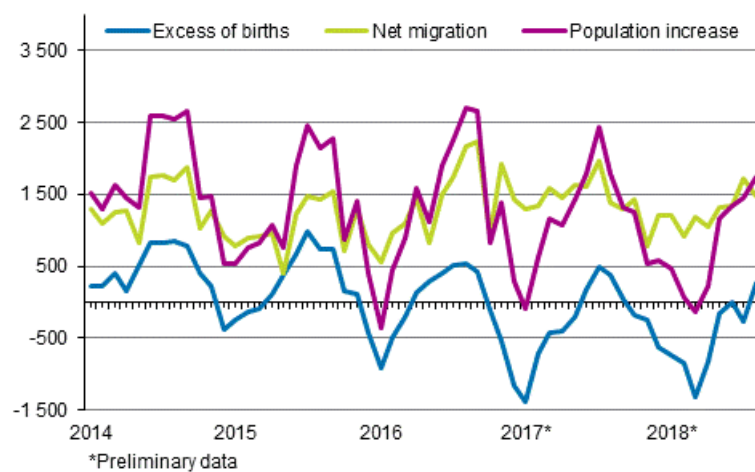

Preliminary population statistics

2018, August

Finland's preliminary population figure 5,519,463 at the end of August

According to Statistics Finland's preliminary data, Finland's population was 5,519,463 at the end of August. Our country's population increased by 6,333 persons during January-August. The reason for the increase was migration gain from abroad, since immigration exceeded emigration by 10,210. The number of births was 3,877 lower than that of deaths.

Population increase by month 2014–2018*

During January-August, 32,253 children were born, which is 1,768 fewer than in the corresponding period in 2017. The number of deaths was 36,130, which is 40 higher than one year earlier.

According to the preliminary statistics for August, 20,341 persons immigrated to Finland from abroad and 10,131 persons emigrated from Finland. The number of immigrants was 990 lower and the number of emigrants 1,088 higher than in the corresponding period of the previous year. In all, 6,087 of the immigrants and 6,643 of the emigrants were Finnish citizens.

According to the preliminary data, the number of inter-municipal migrations totalled 193,267 during January-August. Compared with the corresponding period in 2017, the decrease was 1,747 migrations according to the municipal division of 2018.