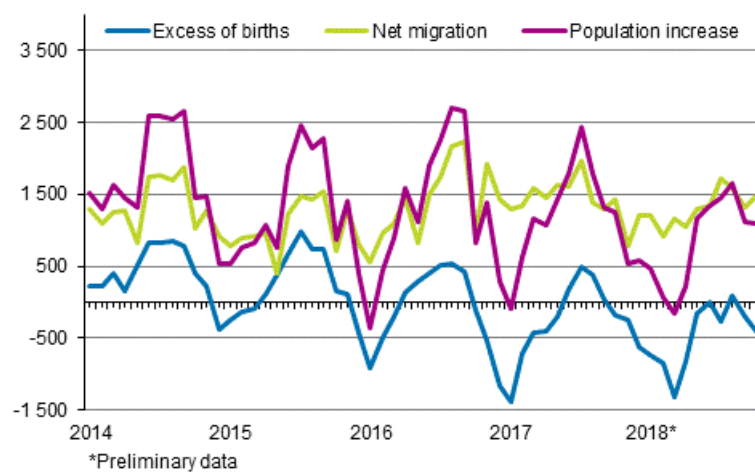

Preliminary population statistics

2018, October

Finland's preliminary population figure 5,521,533 at the end of October

According to Statistics Finland's preliminary data, Finland's population was 5,521,533 at the end of October. Our country's population increased by 8,403 persons during January-October. The reason for the increase was migration gain from abroad, since immigration exceeded emigration by 13,076. The number of births was 4,673 lower than that of deaths.

Population increase by month 2014–2018*

During January-October, 40,074 children were born, which is 2,546 fewer than in the corresponding period in 2017. The number of deaths was 44,747, which is 23 lower than one year earlier.

According to the preliminary statistics for October, 26,838 persons immigrated to Finland from abroad and 13,762 persons emigrated from Finland. The number of immigrants was 419 lower and the number of emigrants 838 lower than in the corresponding period of the previous year. In all, 7,372 of the immigrants and 9,239 of the emigrants were Finnish citizens.