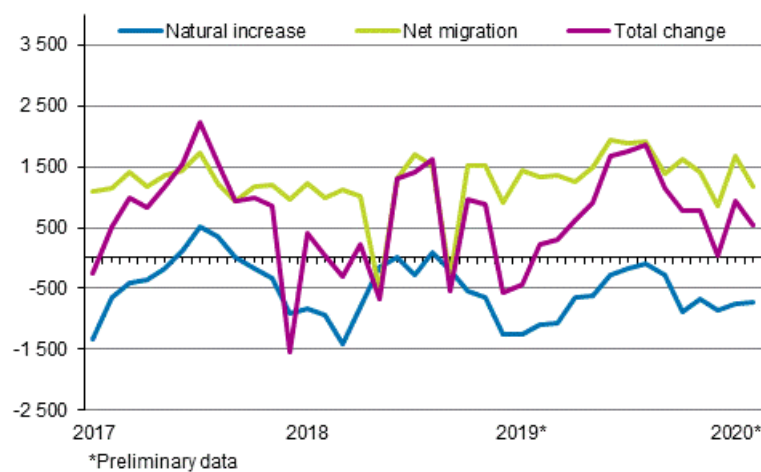

# Preliminary population statistics

2020, February

## Finland's preliminary population figure 5,526,774 at the end of February

According to Statistics Finland's preliminary data, Finland's population was 5,526,774 at the end of February. Our country's population increased by 1,482 persons during January-February. The reason for the increase was migration gain from abroad, since immigration exceeded emigration by 2,833. The number of births was 1,501 lower than that of deaths.

### Population increase by month 2017–2020\*

During January-February, 7,510 children were born, which is 355 higher than in the corresponding period in 2019. The number of deaths was 9,011, which is 508 lower than one year earlier.