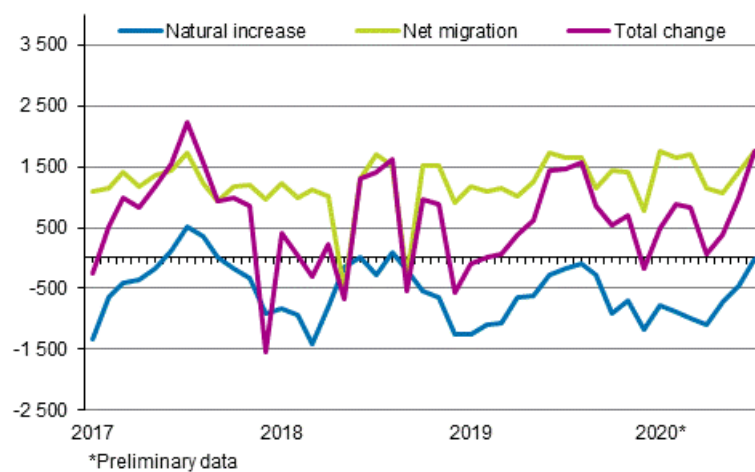

Preliminary population statistics

2020, July

Finland's preliminary population figure 5,530,706 at the end of July

According to Statistics Finland's preliminary data, Finland's population was 5,530,706 at the end of July. Our country's population increased by 5,414 persons during January-July. The reason for the increase was migration gain from abroad, since immigration exceeded emigration by 10,480. The number of births was 4,978 lower than that of deaths.

Population increase by month 2017–2020*

During January-July, 27,072 children were born, which is 709 higher than in the corresponding period in 2019. The number of deaths was 32,050, which is 509 higher than one year earlier.

According to the preliminary statistics for July, 16,165 persons immigrated to Finland from abroad in January-July and 5,685 persons emigrated from Finland. The number of immigrants was 1,957 lower and the number of emigrants 3,377 lower than in the corresponding period of the previous year. In all, 5,378 of the immigrants and 3,568 of the emigrants were Finnish citizens.