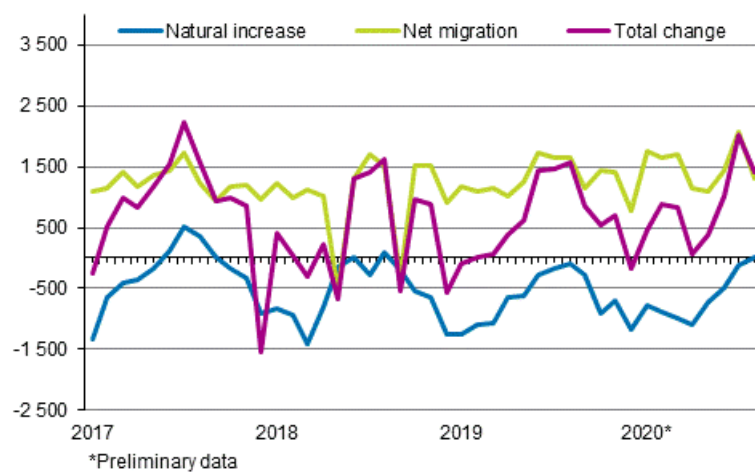

# Preliminary population statistics

2020, August

## Finland's preliminary population figure 5,532,333 at the end of August

According to Statistics Finland's preliminary data, Finland's population was 5,532,333 at the end of August. Our country's population increased by 7,041 persons during January-August. The reason for the increase was migration gain from abroad, since immigration exceeded emigration by 12,145. The number of births was 5,077 lower than that of deaths.

### Population increase by month 2017–2020\*

During January-August, 31,267 children were born, which is 782 higher than in the corresponding period in 2019. The number of deaths was 36,344, which is 587 higher than one year earlier.