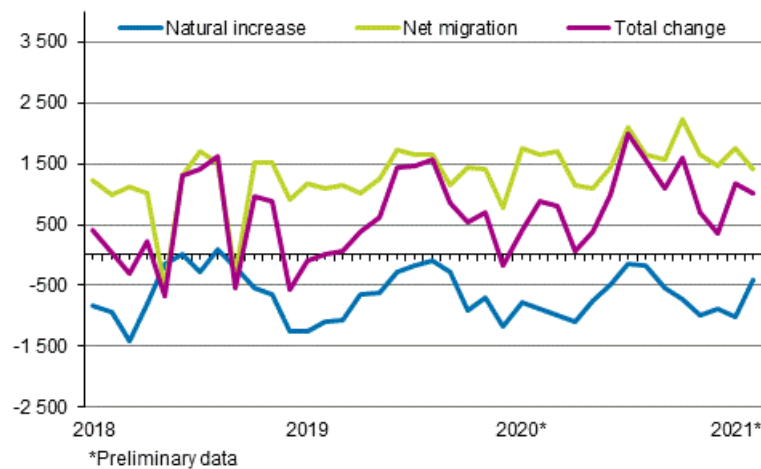

Preliminary population statistics

2021, February

Finland's preliminary population figure 5,538,350 at the end of February

According to Statistics Finland's preliminary data, Finland's population was 5,538,350 at the end of February. Our country's population increased by 2,204 persons during January-February. The reason for the increase was migration gain from abroad, since immigration exceeded emigration by 3,174. The number of births was 1,434 lower than that of deaths.

Population increase by month 2018–2021*

During January-February, 7,842 children were born, which is 302 higher than in the corresponding period in 2020. The number of deaths was 9,276, which is 67 higher than one year earlier.

According to the preliminary statistics for January-February, 4,619 persons immigrated to Finland from abroad and 1,445 persons emigrated from Finland. The number of immigrants was 992 lower and the number of emigrants 776 lower than in the corresponding period of the previous year. In all, 1,142 of the immigrants and 982 of the emigrants were Finnish citizens.

According to the preliminary data, the number of inter-municipal migrations totalled 40,154 during January-February. Compared with the corresponding period in 2020, the increase was 134 migrations according to the municipal division of 2021.