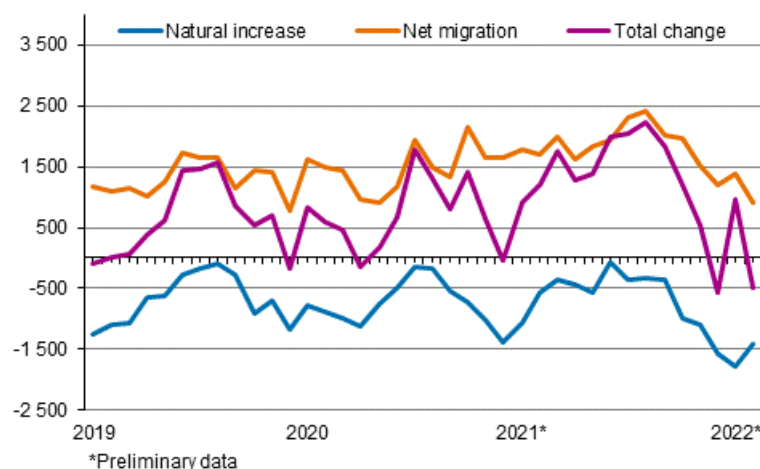

# Preliminary population statistics

2022, February

## Finland's preliminary population figure 5,550,066 at the end of February

According to Statistics Finland's preliminary data, Finland's population was 5,550,066 at the end of February. Our country's population increased by 467 persons during January-February. The reason for the increase was migration gain from abroad, since immigration exceeded emigration by 2,294. The number of births was 3,206 lower than that of deaths.

### Population increase by month 2019–2022\*

During January-February, 7,411 children were born, which is 471 fewer than in the corresponding period in 2021. The number of deaths was 10,617, which is 1,107 higher than one year earlier.